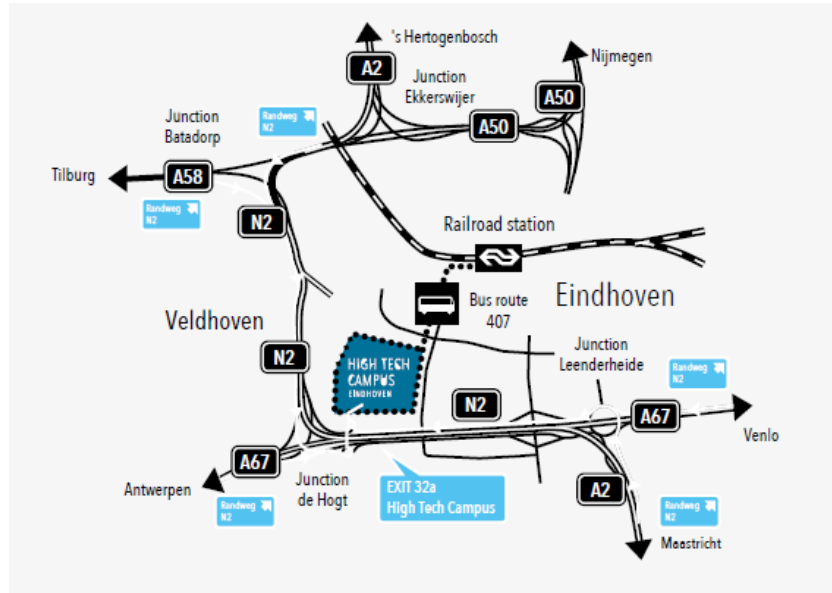

## Coming from the direction of 's-Hertogenbosch, Tilburg, Nijmegen:

- Take the A2 ('s-Hertogenbosch) / A58 (Tilburg) / A50 (Nijmegen) for Eindhoven
- At junction Batadorp follow the signs for Eindhoven and continue on Randweg N2 until you reach exit (afrit) 32a High Tech Campus

## Coming from the direction of Antwerp:

- Take the A67 for Eindhoven
- At junction de Hogt follow the signs Eindhoven-Centrum, Waalre, Randweg N2 (Zuid) until you reach exit (afslag) 32a High Tech Campus

## Coming from the direction of Venlo:

- Take the A67 for Eindhoven
- At junction Leenderheide follow the signs for Veldhoven, Waalre, Randweg N2 and leave the motorway at exit (afslag) 32a High Tech Campus

## Vanuit de richting Venlo:

- Volg de autosnelweg A67 richting Eindhoven
- Volg bij knooppunt Leenderheide de borden Veldhoven, Waalre, Randweg N2 en neem afslag 32a High Tech Campus